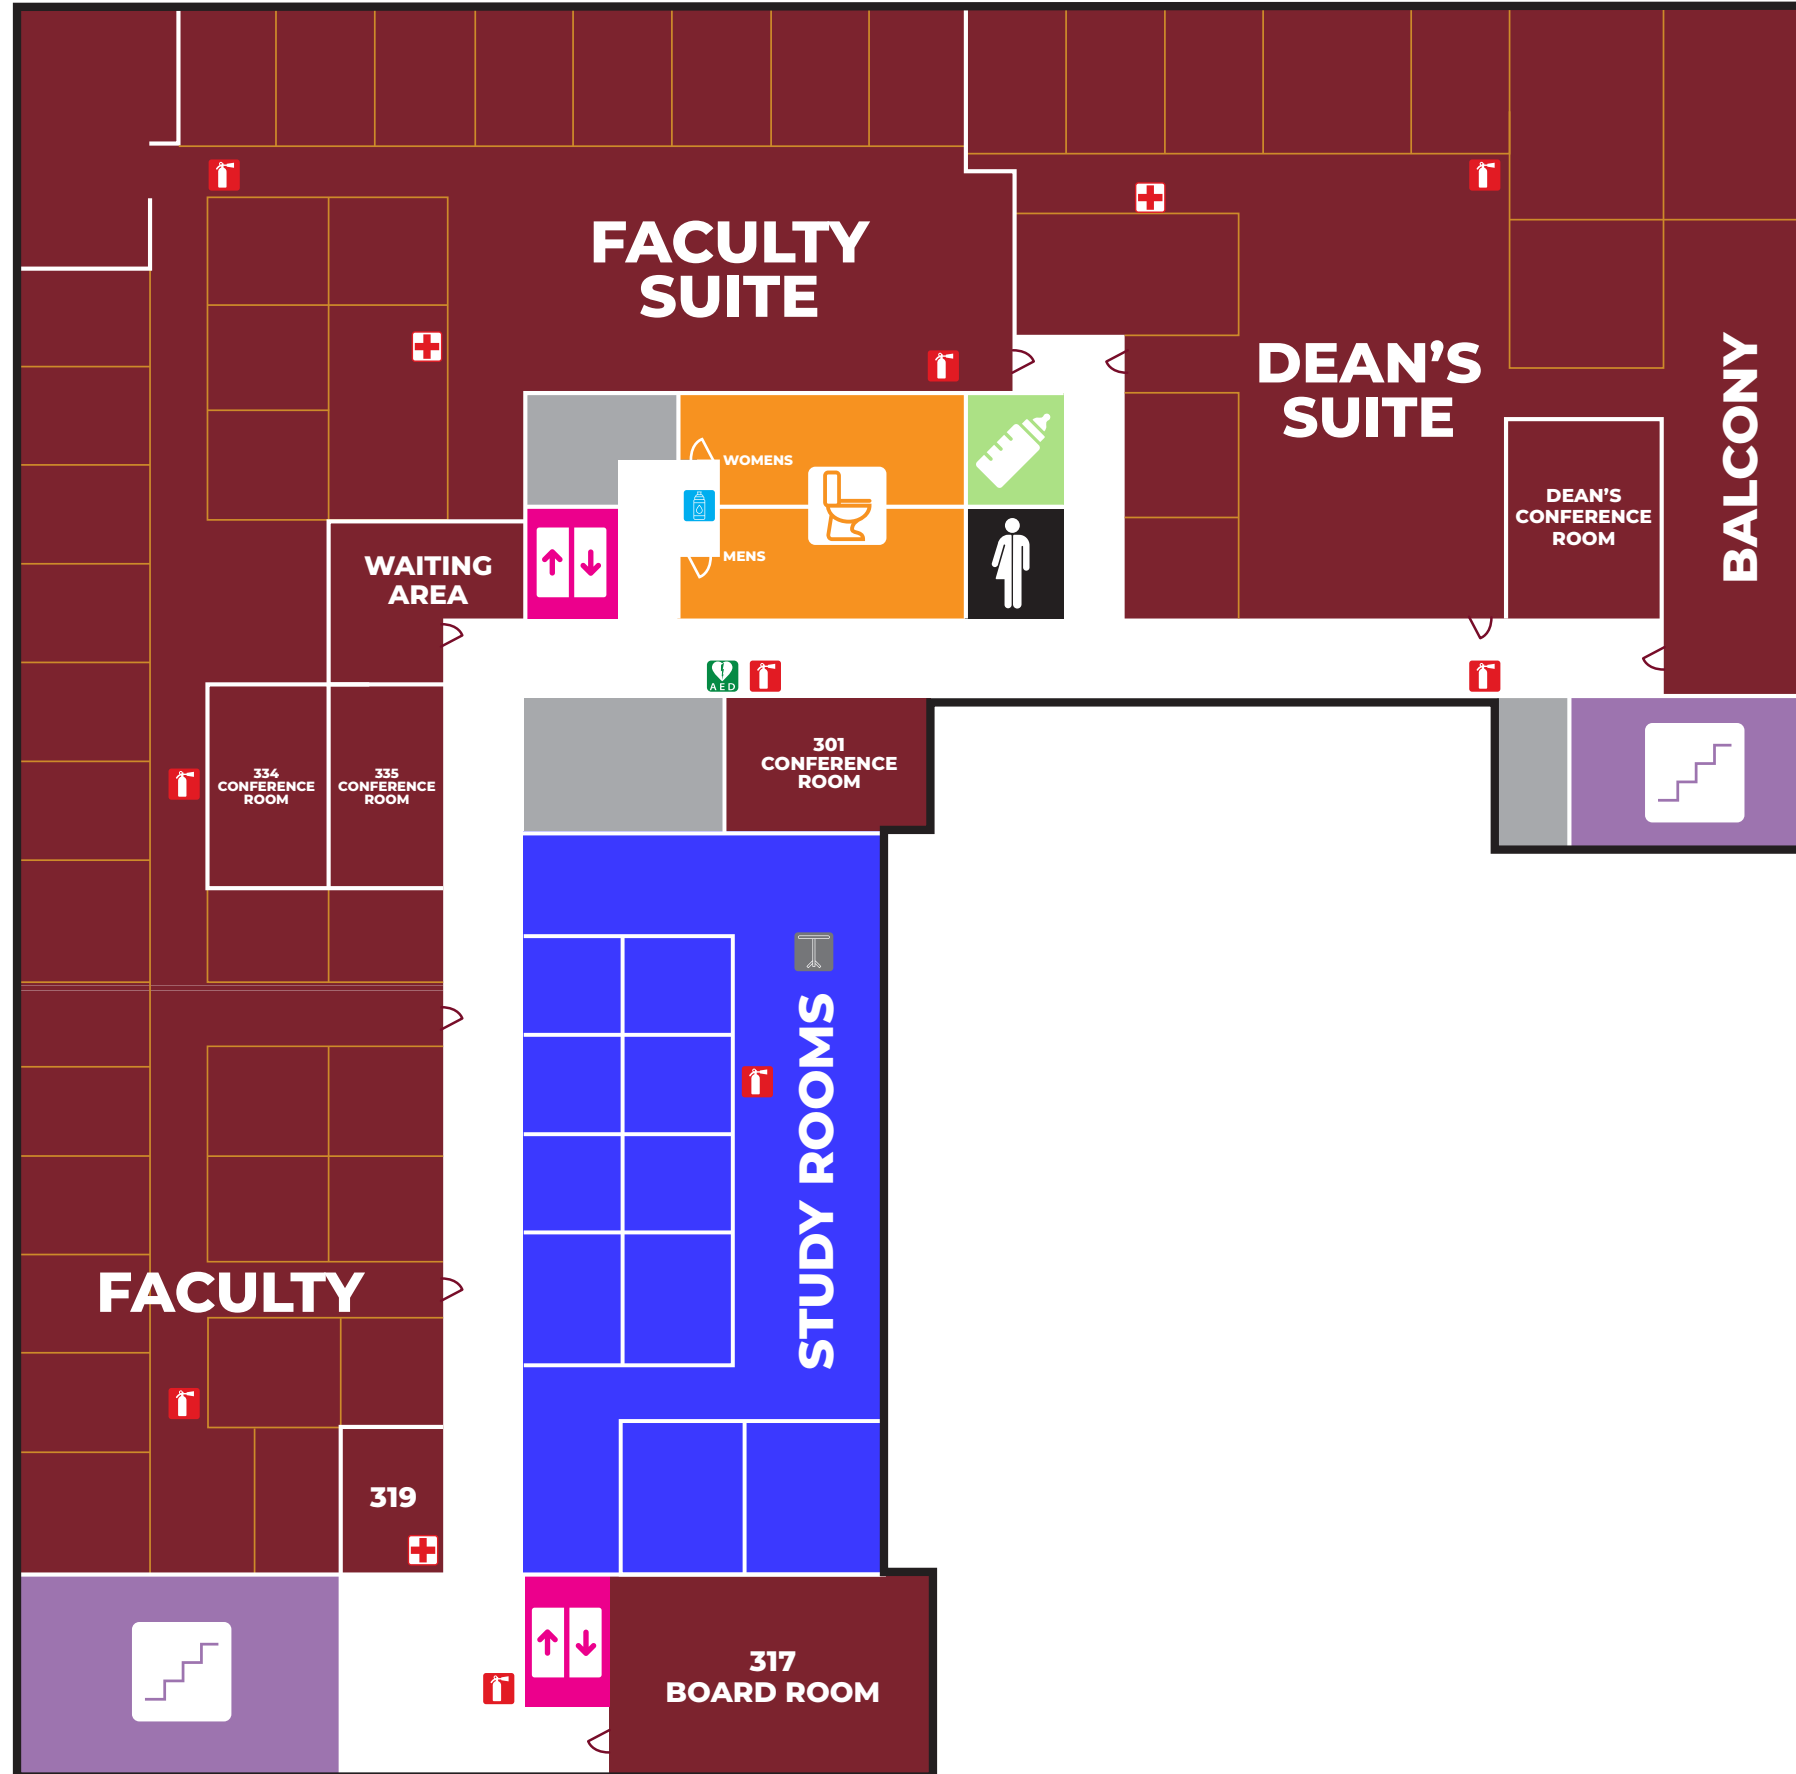

Alluvial Ave.

- KEY**
- Fire Extinguisher
  - AED
  - Bathroom
  - All-Gender Bathroom
  - First Aid Kit
  - Stairs
  - Elevators
  - Hydration Station
  - IT Support
  - Mental Health Services
  - Ramp

## KEY

-  Fire Extinguisher
-  AED
-  Bathroom
-  First Aid Kit
-  Stairs
-  Elevators
-  Hydration Station
-  Lactation Room
- M/P** Meditation/Prayer Room
-  High Top Desks

## KEY

-  Fire Extinguisher
-  AED
-  Bathroom
-  All-Gender Bathroom
-  First Aid Kit
-  Stairs
-  Elevators
-  Hydration Station
-  Lactation Room
-  High Top Desks