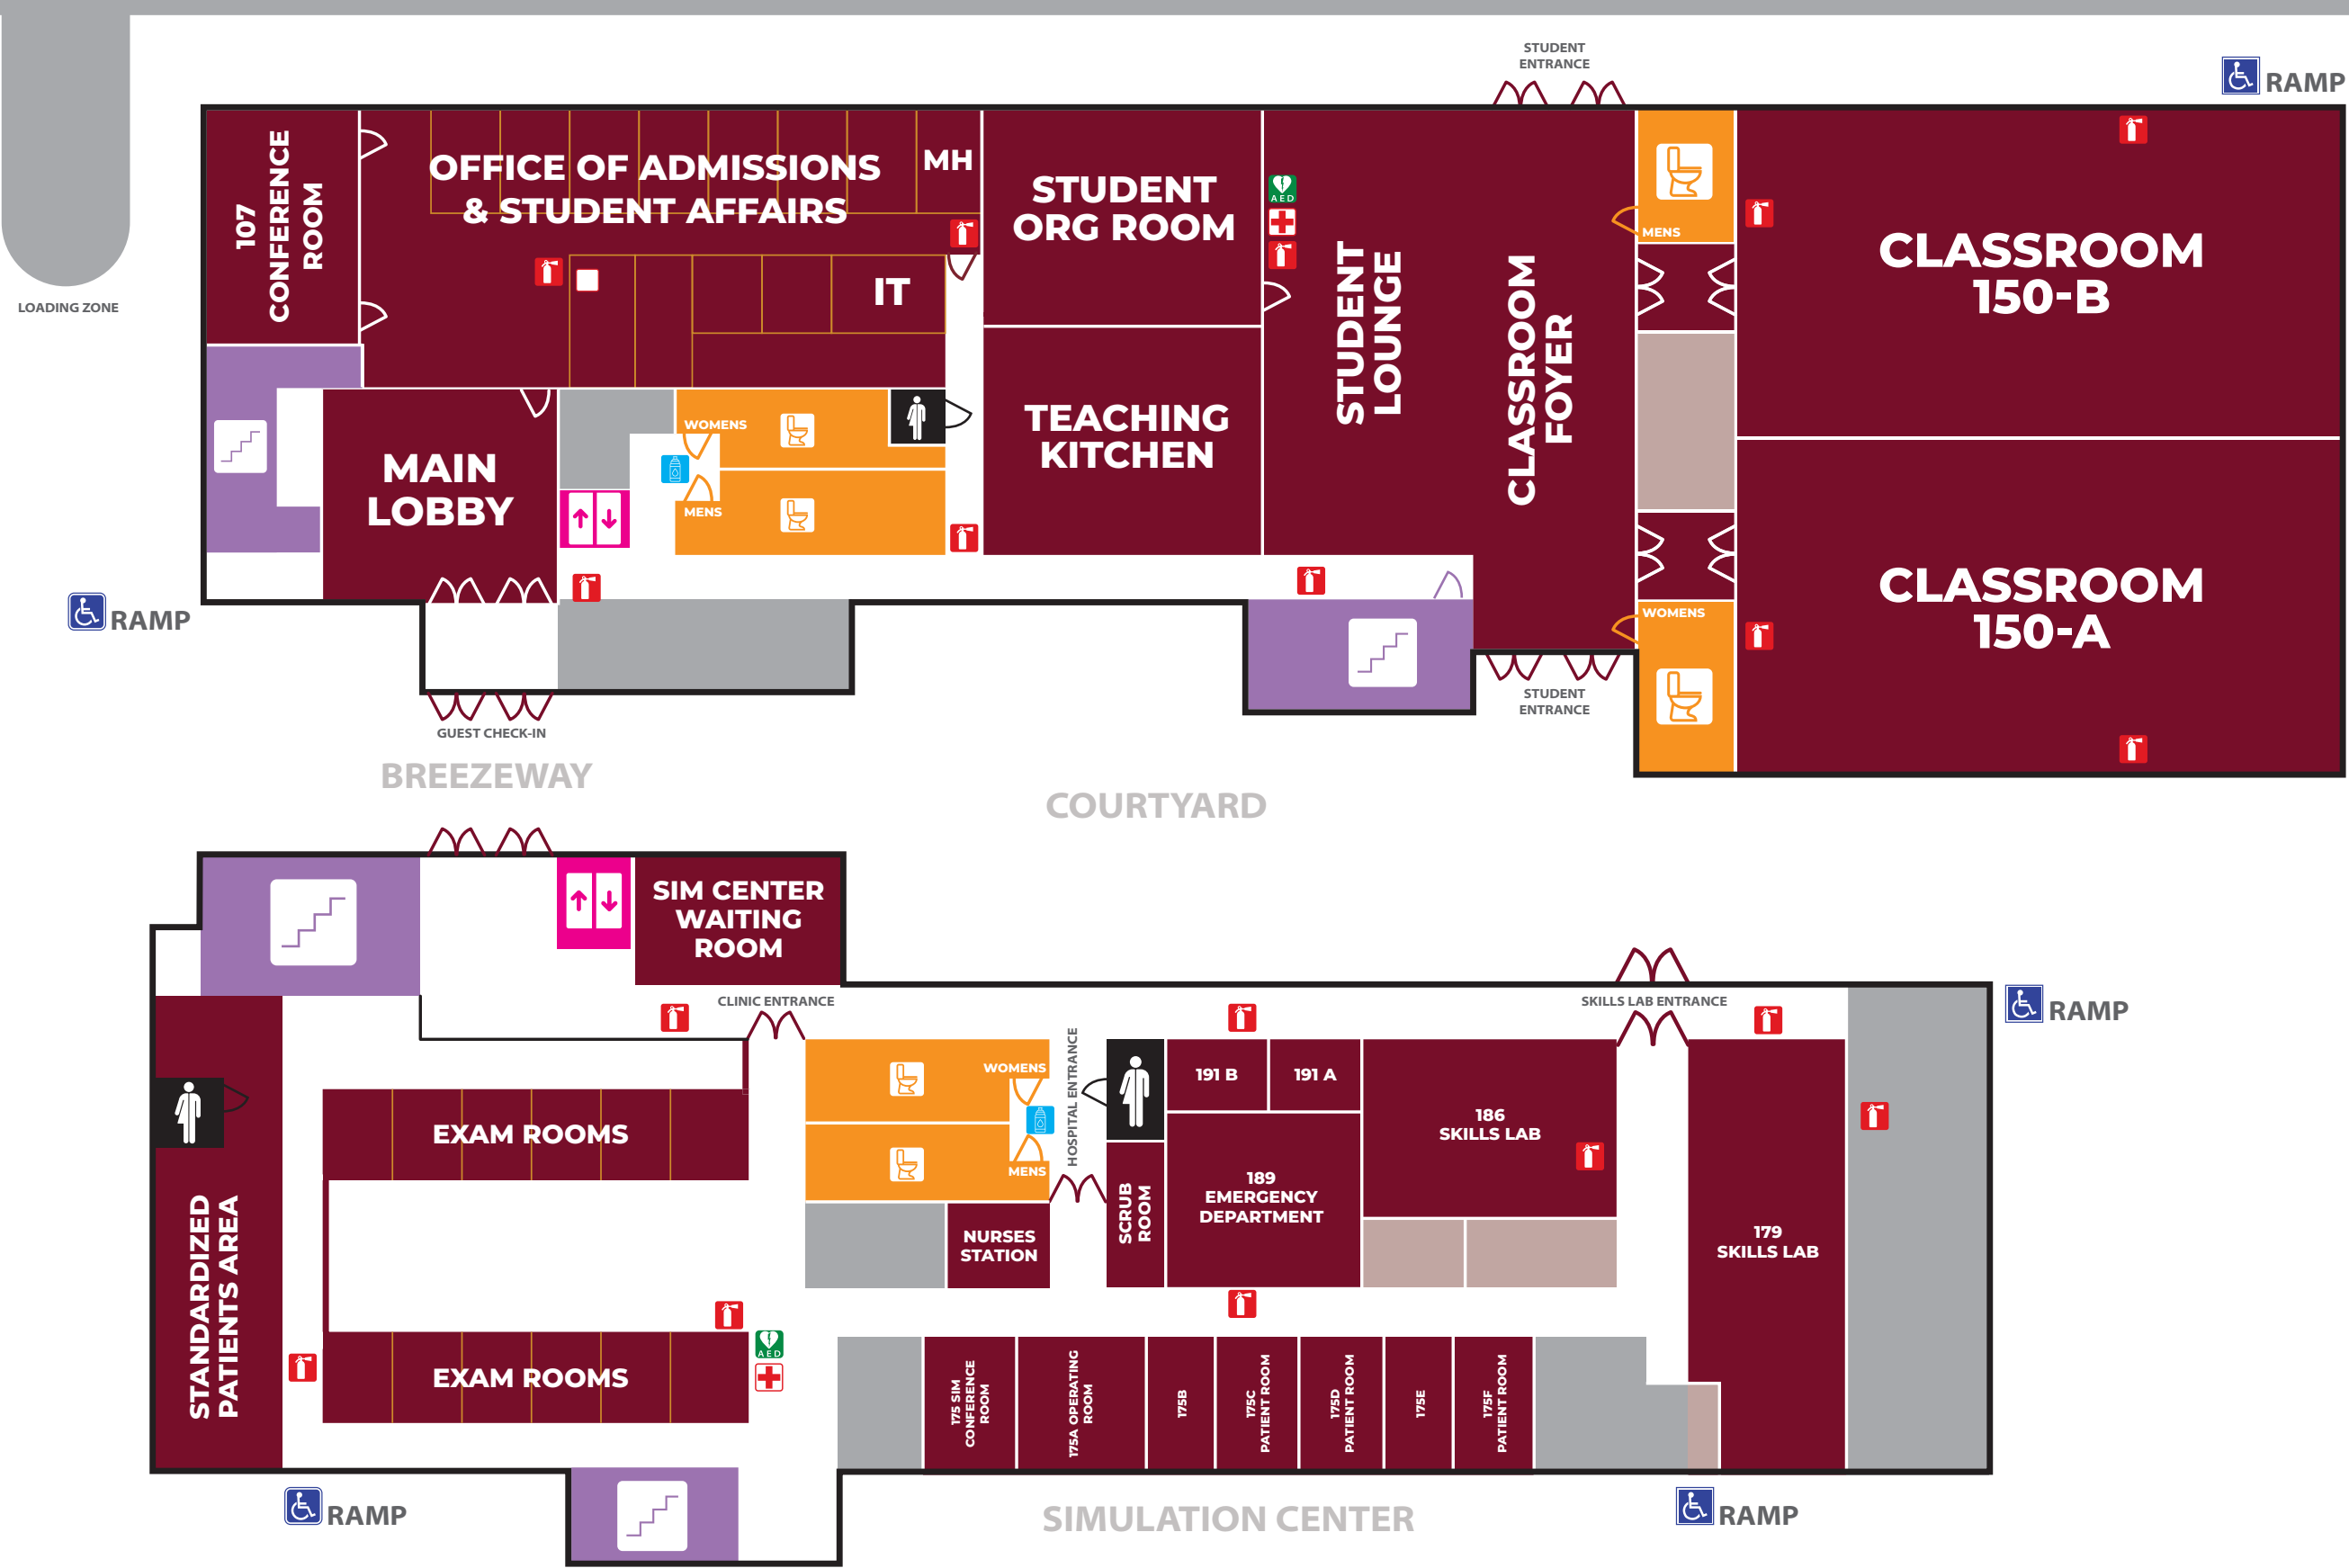

Alluvial Ave.

- KEY**
- Fire Extinguisher
  - AED
  - Bathroom
  - All-Gender Bathroom
  - First Aid Kit
  - Stairs
  - Elevators
  - Hydration Station
  - IT Support
  - Mental Health Services
  - Ramp

## KEY

-  Fire Extinguisher
-  AED
-  Bathroom
-  First Aid Kit
-  Stairs
-  Elevators
-  Hydration Station
-  Lactation Room
- M/P** Meditation/Prayer Room
-  High Top Desks

## KEY

-  Fire Extinguisher
-  AED
-  Bathroom
-  All-Gender Bathroom
-  First Aid Kit
-  Stairs
-  Elevators
-  Hydration Station
-  Lactation Room
-  High Top Desks