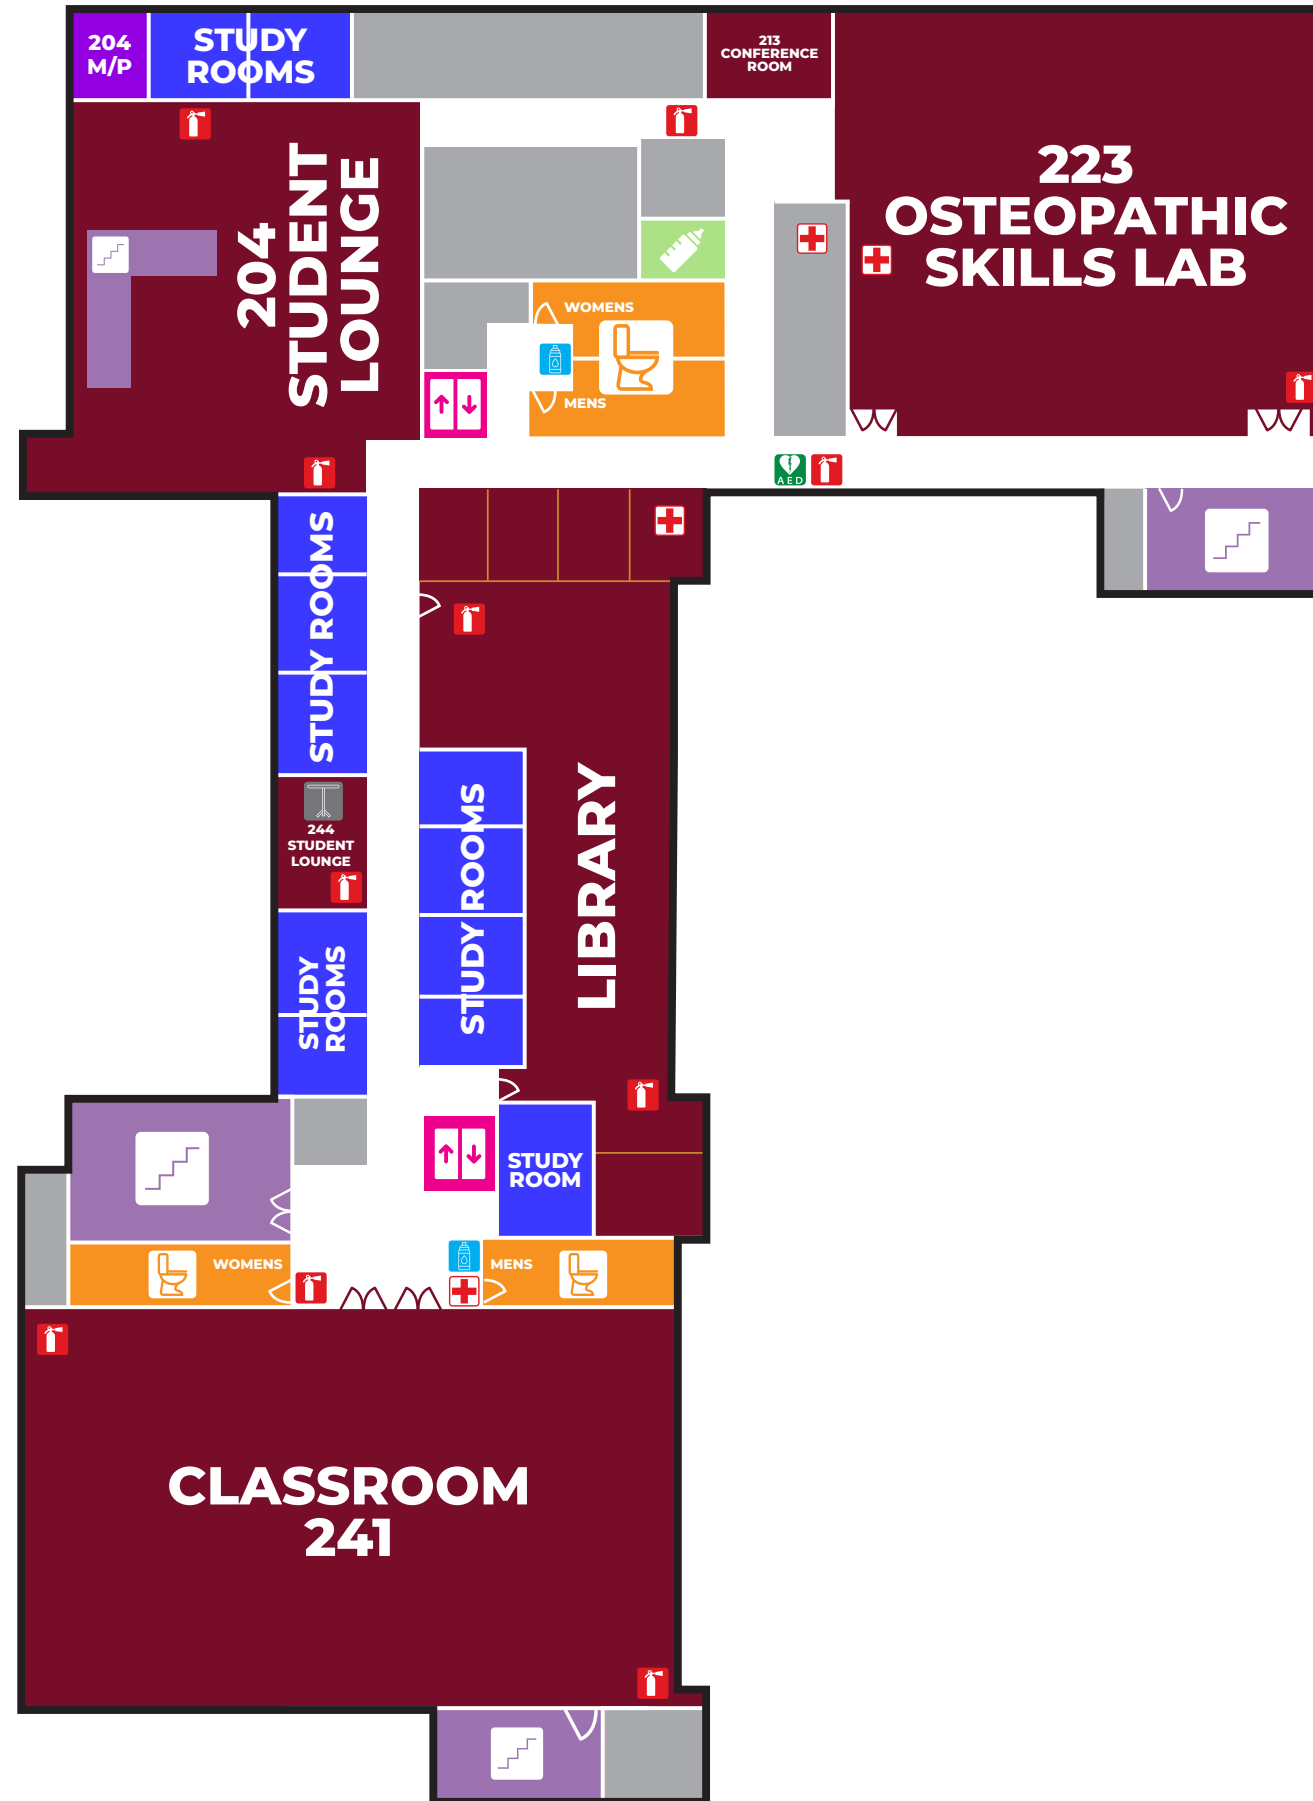

Alluvial Ave.

- KEY**
- Fire Extinguisher
  - AED
  - Bathroom
  - All-Gender Bathroom
  - First Aid Kit
  - Stairs
  - Elevators
  - Hydration Station
  - IT Support
  - Mental Health Services
  - Ramp

## KEY

-  Fire Extinguisher
-  AED
-  Bathroom
-  First Aid Kit
-  Stairs
-  Elevators
-  Hydration Station
-  Lactation Room
- M/P** Meditation/Prayer Room
-  High Top Desks

## KEY

-  Fire Extinguisher
-  AED
-  Bathroom
-  All-Gender Bathroom
-  First Aid Kit
-  Stairs
-  Elevators
-  Hydration Station
-  Lactation Room
-  High Top Desks