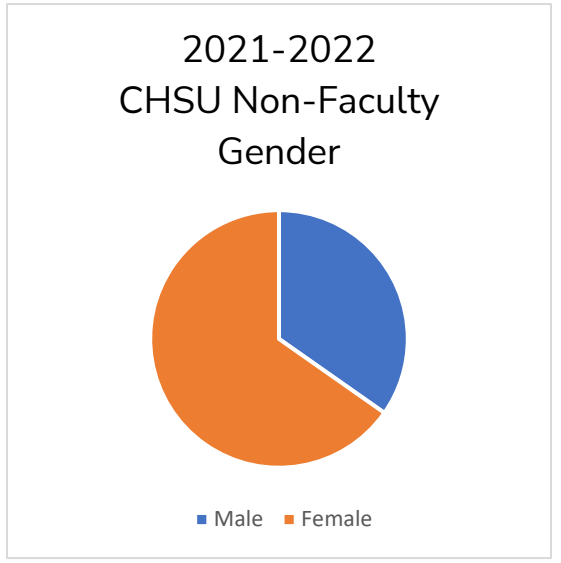

2021-2022 CHSU Non-Faculty Ethnicity						
White	Asian	Hispanic	Two or More Races	American Indian / Alaskan Native	Black	Total
84	56	40	4	1	5	190

2021-2022 CHSU Non-Faculty Gender		
Male	Female	Total
66	124	190